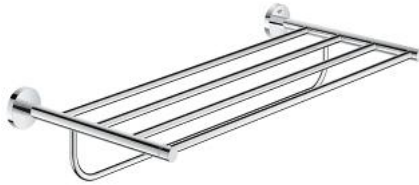

## 40 800 001 ESSENTIALS MULTI BATH TOWEL RACK

### PRODUCT DESCRIPTION

- Colour: chrome
- material: metal
- 604 mm (drilling length 550 mm)
- concealed fastening
- GROHE LongLife finish
- suitable for screwing (including screws and dowels)