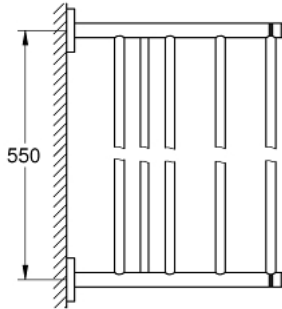

### PRODUCT DESCRIPTION

- Colour: hard graphite
- material: metal
- 604 mm (drilling length 550 mm)
- concealed fastening
- GROHE LongLife finish
- suitable for screwing (including screws and dowels)