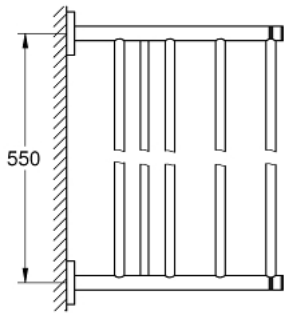

### PRODUCT DESCRIPTION

- Colour: brushed hard graphite
- material: metal
- 604 mm (drilling length 550 mm)
- concealed fastening
- GROHE LongLife finish
- suitable for screwing (including screws and dowels)