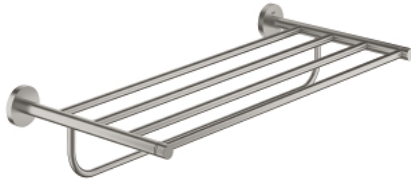

## 40 800 DC1 ESSENTIALS MULTI BATH TOWEL RACK

### PRODUCT DESCRIPTION

- Colour: supersteel
- material: metal
- 604 mm (drilling length 550 mm)
- concealed fastening
- GROHE LongLife finish
- suitable for screwing (including screws and dowels)