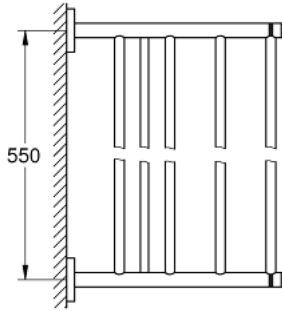

### PRODUCT DESCRIPTION

- Colour: supersteel
- material: metal
- 604 mm (drilling length 550 mm)
- concealed fastening
- GROHE LongLife finish
- suitable for screwing (including screws and dowels)