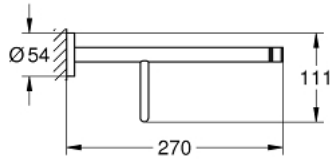

40 800 GL1 ESSENTIALS MULTI BATH TOWEL RACK

PRODUCT DESCRIPTION

- Colour: cool sunrise
- material: metal
- 604 mm (drilling length 550 mm)
- concealed fastening
- GROHE LongLife finish
- suitable for screwing (including screws and dowels)