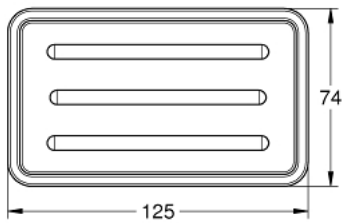

40 806 000 SELECTION CUBE SOAP DISH

PRODUCT DESCRIPTION

- Colour: glass matt
- material: glass
- fits in the following holder: Selection Cube (40 865)