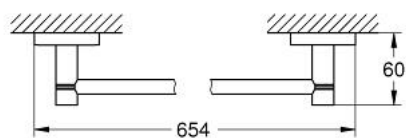

### PRODUCT DESCRIPTION

- Colour: brushed nickel
- material: metal
- towel ring (40 365 EN1)
- robe hook (40 364 EN1)
- towel rail, 654 mm (40 366 EN1)
- concealed fastening
- GROHE LongLife finish
- suitable for screwing (including screws and dowels) or gluing (glue 40 915 000 sold separately)