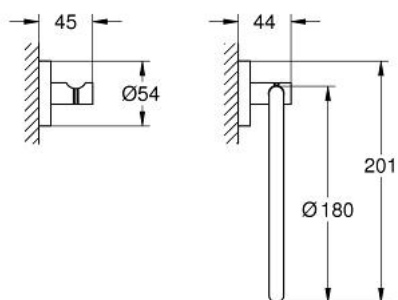

## 40 821 EN1 ESSENTIALS CITY RESTROOM ACCESSORIES SET 3-IN-1

### PRODUCT DESCRIPTION

- Colour: brushed nickel
- material: metal
- towel ring (40 365 EN1)
- robe hook (40 364 EN1)
- towel rail, 654 mm (40 366 EN1)
- concealed fastening
- GROHE LongLife finish
- suitable for screwing (including screws and dowels) or gluing (glue 40 915 000 sold separately)