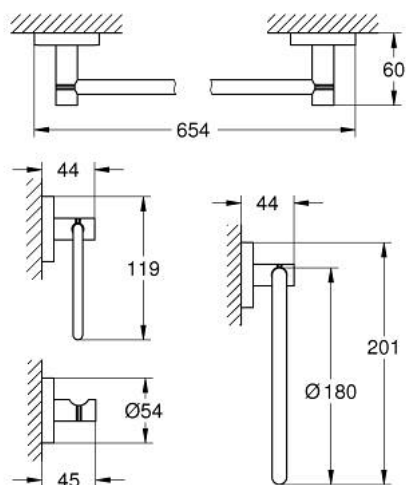

40 823 001 ESSENTIALS MASTER BATHROOM ACCESSORIES SET 4-IN-1

PRODUCT DESCRIPTION

- Colour: chrome
- material: metal
- consisting of:
 - towel rail (40 366 001)
 - robe hook (40 364 001)
 - toilet paper holder (40 689 001)
 - towel ring (40 365 001)
- concealed fastening
- suitable for screwing (including screws and dowels) or gluing (glue 40 915 000 sold separately)