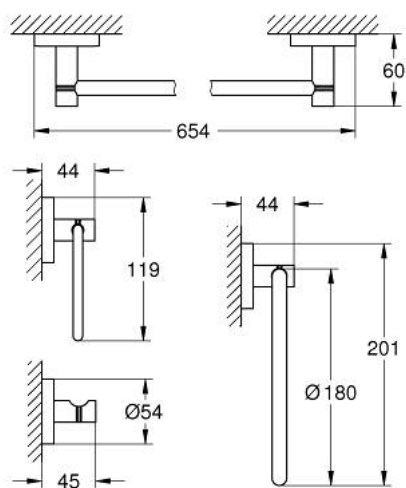

40 823 EN1 ESSENTIALS MASTER BATHROOM ACCESSORIES SET 4-IN-1

PRODUCT DESCRIPTION

- Colour: brushed nickel
- material: metal
- consisting of:
 - towel rail, 654 mm (40 366 EN1)
 - robe hook (40 364 EN1)
 - toilet paper holder 40 689 EN1
 - towel ring (40 365 EN1)
- concealed fastening
- GROHE LongLife finish
- suitable for screwing (including screws and dowels) or gluing (glue 40 915 000 sold separately)