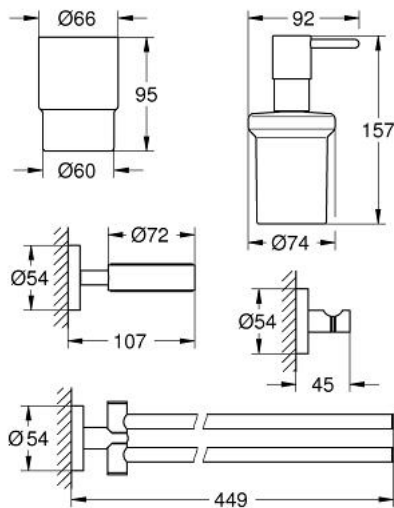

40 846 001 ESSENTIALS MASTER BATHROOM ACCESSORIES SET 4-IN-1

PRODUCT DESCRIPTION

- Colour: chrome
- material: metal
- consisting of:
 - soap dispenser with holder (40 448 001)
 - crystal glass with holder (40 447 001)
 - double towel bar (40 371 001), suitable for screwing only (including screws and dowels)
 - robe hook (40 364 001)
- GROHE LongLife finish
- suitable for screwing (including screws and dowels) or gluing (glue 40 915 000 sold separately)