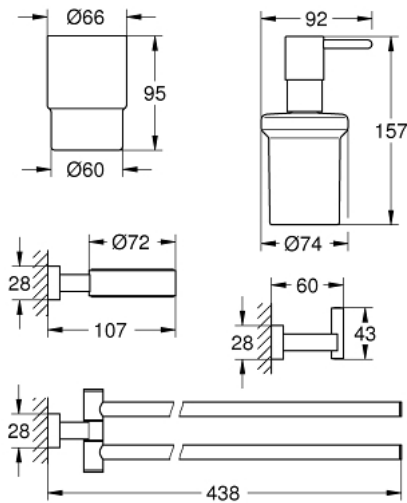

40 847 001 ESSENTIALS CUBE BATHROOM ACCESSORIES SET 4-IN-1

PRODUCT DESCRIPTION

- Colour: chrome
- material: glass / metal
- consisting of:
 - soap dispenser with holder (40 756 001)
 - crystal glass with holder (40 755 001)
 - double towel bar (40 624 001)
 - robe hook (40 511 001)
 - concealed fastening
 - GROHE LongLife finish