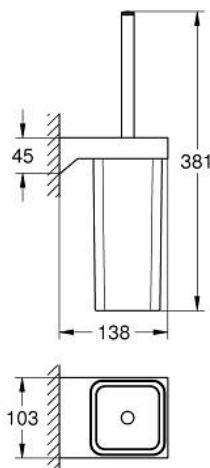

40 857 000 SELECTION CUBE TOILET BRUSH SET

PRODUCT DESCRIPTION

- Colour: chrome
- material: glass / metal
- wall mounted
- concealed fastening
- GROHE LongLife finish

40 857 000 SELECTION CUBE TOILET BRUSH SET

SPARE PARTS, marec 2016 – now

1: Spare brush (Spare part-nr. 40868000)

1.1: Spare brush head (Spare part-nr. 40870000)

2: Spare glass for toilet brush set (Spare part-nr. 40867000)