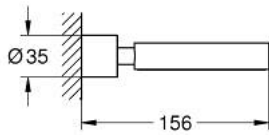

40 885 000 **ATRIO HOLDER**

PRODUCT DESCRIPTION

- Colour: chrome
- fits soap dish 40 883 000 or hair dryer inlet 40 964 001 (please order separately)
- material: metal
- concealed fastening
- GROHE LongLife finish