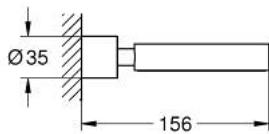

40 885 AL0 ATRIO HOLDER

PRODUCT DESCRIPTION

- Colour: brushed hard graphite
- fits soap dish 40 883 000 or hair dryer inlet 40 964 001 (please order separately)
- material: metal
- concealed fastening
- GROHE LongLife finish