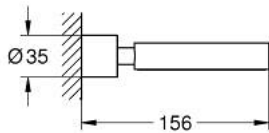

40 885 GL0 ATRIO HOLDER

PRODUCT DESCRIPTION

- Colour: cool sunrise
- fits soap dish 40 883 000 or hair dryer inlet 40 964 001 (please order separately)
- material: metal
- concealed fastening
- GROHE LongLife finish