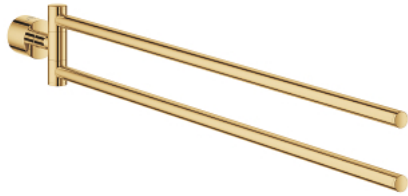

40 888 GL0 ATRIO TOWEL BAR

PRODUCT DESCRIPTION

- Colour: cool sunrise
- material: metal
- two arms, pivotable
- length 489 mm
- concealed fastening
- GROHE LongLife finish