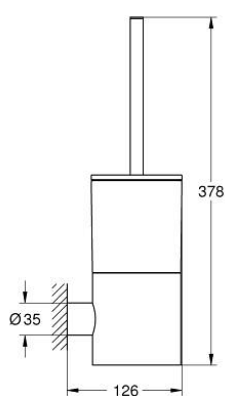

## 40 892 000 ATRIO TOILET BRUSH SET

### PRODUCT DESCRIPTION

- Colour: chrome
- material: glass / metal
- wall mounted
- concealed fastening
- GROHE LongLife finish