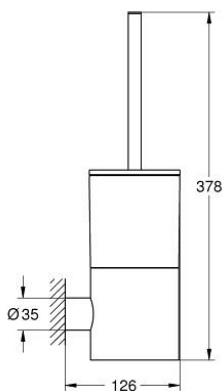

## 40 892 AL0 ATRIO TOILET BRUSH SET

### PRODUCT DESCRIPTION

- Colour: brushed hard graphite
- material: glass / metal
- wall mounted
- concealed fastening
- GROHE LongLife finish

## 40 892 AL0 ATRIO TOILET BRUSH SET

**SPARE PARTS**, september 2021 – now

1: Spare brush (Spare part-nr. 40951AL0)

1.1: Spare brush head (Spare part-nr. 40791KS1)

2: Spare glass (Spare part-nr. 40952000)