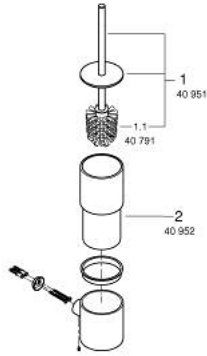

40 892 DA0 ATRIO TOILET BRUSH SET

PRODUCT DESCRIPTION

- Colour: warm sunset
- material: glass / metal
- wall mounted
- concealed fastening
- GROHE LongLife finish

40 892 DA0 ATRIO TOILET BRUSH SET

SPARE PARTS, september 2021 – now

1: Spare brush (Spare part-nr. 40951DA0)

1.1: Spare brush head (Spare part-nr. 40791KS1)

2: Spare glass (Spare part-nr. 40952000)