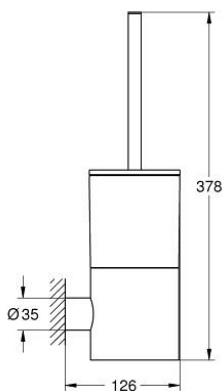

40 892 DA0 ATRIO TOILET BRUSH SET

PRODUCT DESCRIPTION

- Colour: warm sunset
- material: glass / metal
- wall mounted
- concealed fastening
- GROHE LongLife finish

40 892 DA0 ATRIO TOILET BRUSH SET

SPARE PARTS, september 2021 – now

1: Spare brush (Spare part-nr. 40951DA0)

1.1: Spare brush head (Spare part-nr. 40791KS1)

2: Spare glass (Spare part-nr. 40952000)