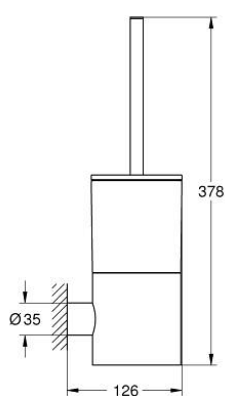

40 892 DC0 ATRIO TOILET BRUSH SET

PRODUCT DESCRIPTION

- Colour: supersteel
- material: glass / metal
- wall mounted
- concealed fastening
- GROHE LongLife finish

40 892 DC0 ATRIO TOILET BRUSH SET

SPARE PARTS, september 2021 – now

1: Spare brush (Spare part-nr. 40951DC0)

1.1: Spare brush head (Spare part-nr. 40791KS1)

2: Spare glass (Spare part-nr. 40952000)