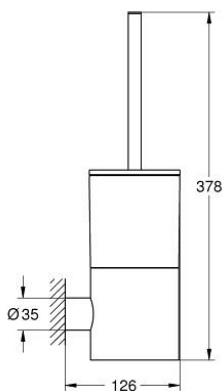

40 892 EN0 ATRIO TOILET BRUSH SET

PRODUCT DESCRIPTION

- Colour: brushed nickel
- material: glass / metal
- wall mounted
- concealed fastening
- GROHE LongLife finish

40 892 EN0 ATRIO TOILET BRUSH SET

SPARE PARTS, september 2021 – now

1: Spare brush (Spare part-nr. 40951EN0)

1.1: Spare brush head (Spare part-nr. 40791KS1)

2: Spare glass (Spare part-nr. 40952000)