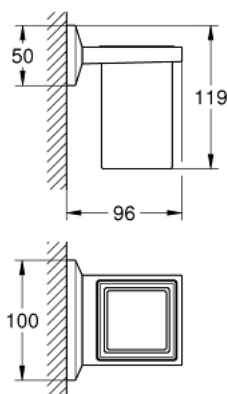

40 893 000 ALLURE BRILLIANT HOLDER WITH TUMBLER

PRODUCT DESCRIPTION

- Colour: chrome
- material: glass / metal
- concealed fastening
- GROHE LongLife finish

40 893 000 ALLURE BRILLIANT HOLDER WITH TUMBLER

SPARE PARTS, september 2021 – now

1: Spare glass (Spare part-nr. 40579000)