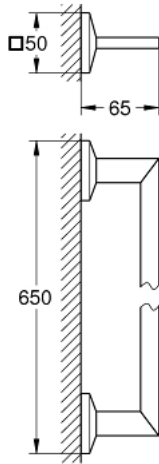

40 896 000 ALLURE BRILLIANT TOWEL RAIL

PRODUCT DESCRIPTION

- Colour: chrome
- 650 mm (drilling length 600 mm)
- material: metal
- concealed fastening
- GROHE LongLife finish