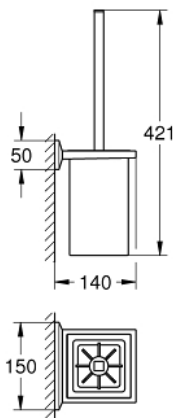

40 900 000 ALLURE BRILLIANT TOILET BRUSH SET

PRODUCT DESCRIPTION

- Colour: chrome
- material: glass / metal
- wall mounted
- concealed fastening
- GROHE LongLife finish

40 900 000 ALLURE BRILLIANT TOILET BRUSH SET

SPARE PARTS, september 2021 – now

1: Brush (Spare part-nr. 40581000)

1.1: Spare brush head (Spare part-nr. 40582000)

2: Spare glass for brush (Spare part-nr. 40583000)