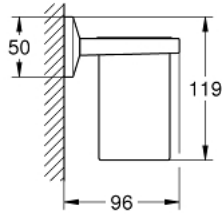

40 906 000 ALLURE BRILLIANT SHELF WITH TUMBLER

PRODUCT DESCRIPTION

- Colour: chrome
- material: glass / metal
- concealed fastening
- GROHE LongLife finish

40 906 000 ALLURE BRILLIANT SHELF WITH TUMBLER

SPARE PARTS, september 2021 – now

1: Spare glass (Spare part-nr. 40579000)