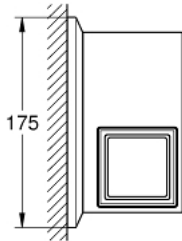

40 906 000 ALLURE BRILLIANT SHELF WITH TUMBLER

PRODUCT DESCRIPTION

- Colour: chrome
- material: glass / metal
- concealed fastening
- GROHE LongLife finish

40 906 000 ALLURE BRILLIANT SHELF WITH TUMBLER

SPARE PARTS, september 2021 – now