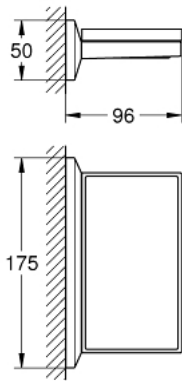

## 40 907 000 ALLURE BRILLIANT SHELF WITH SOAP DISH

## 40 907 000 ALLURE BRILLIANT SHELF WITH SOAP DISH

**SPARE PARTS**, september 2021 – now

1: Spare soap dish (Spare part-nr. 40580000)