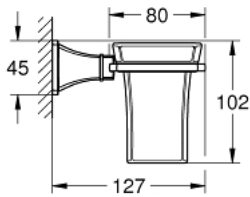

40 909 000 GRANDERA HOLDER WITH CERAMIC TUMBLER

PRODUCT DESCRIPTION

- Colour: chrome
- material: ceramic/metal
- concealed fastening
- GROHE LongLife finish

Pure Freude
an Wasser

40 909 000 GRANDERA HOLDER WITH CERAMIC TUMBLER

SPARE PARTS, september 2021 – now

1: Cup (Spare part-nr. 40668000)