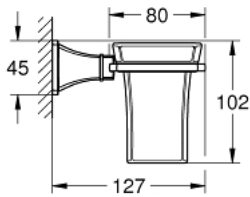

## 40 909 IG0 **GRANDERA HOLDER WITH CERAMIC TUMBLER**

### PRODUCT DESCRIPTION

- Colour: chrome/gold
- material: ceramic/metal
- concealed fastening
- GROHE LongLife finish

## 40 909 IG0 GRANDERA HOLDER WITH CERAMIC TUMBLER

**SPARE PARTS**, september 2021 – now

1: Cup (Spare part-nr. 40668000)