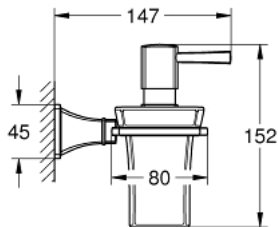

## 40 910 000 GRANDERA HOLDER WITH CERAMIC SOAP DISPENSER

### PRODUCT DESCRIPTION

- Colour: chrome
- material: ceramic/metal
- filling quantity 110 ml
- GROHE LongLife finish

## 40 910 000 GRANDERA HOLDER WITH CERAMIC SOAP DISPENSER

**SPARE PARTS**, september 2021 – now

1: Soap tank (Spare part-nr. 40669000)