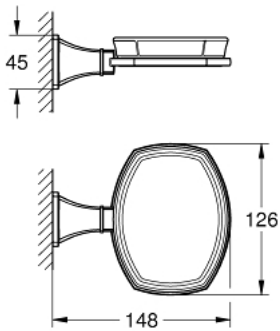

## 40 923 000 GRANDERA HOLDER WITH CERAMIC SOAP DISH

### PRODUCT DESCRIPTION

- Colour: chrome
- material: ceramic/metal
- concealed fastening
- GROHE LongLife finish

## 40 923 000 GRANDERA HOLDER WITH CERAMIC SOAP DISH

**SPARE PARTS**, september 2021 – now

1: Spare soap dish (Spare part-nr. 40670000)