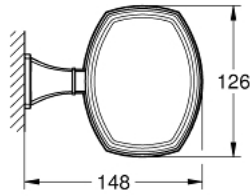

40 923 IG0 GRANDERA HOLDER WITH CERAMIC SOAP DISH

PRODUCT DESCRIPTION

- Colour: chrome/gold
- material: ceramic/metal
- concealed fastening
- GROHE LongLife finish

40 923 IG0 GRANDERA HOLDER WITH CERAMIC SOAP DISH

SPARE PARTS, september 2021 – now

1: Spare soap dish (Spare part-nr. 40670000)