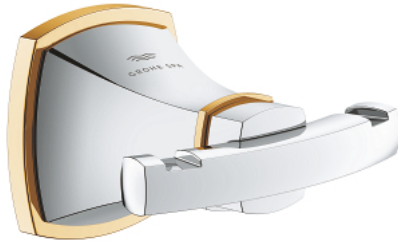

40 930 IG0 GRANDERA ROBE HOOK

PRODUCT DESCRIPTION

- Colour: chrome/gold
- material: metal
- concealed fastening
- GROHE LongLife finish