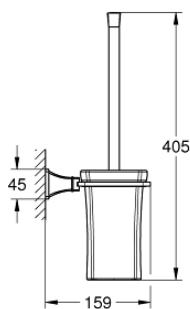

40 946 000 GRANDERA TOILET BRUSH SET

PRODUCT DESCRIPTION

- Colour: chrome
- material: ceramic
- GROHE LongLife finish

40 946 000 GRANDERA TOILET BRUSH SET

SPARE PARTS, september 2021 – now

1: Brush (Spare part-nr. 40672000)

1.1: Spare brush head (Spare part-nr. 40673000)

2: Spare glass for brush (Spare part-nr. 40671000)