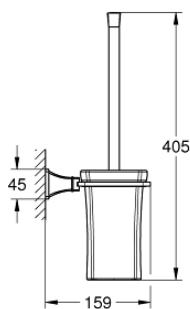

## 40 946 IG0 GRANDERA TOILET BRUSH SET

## 40 946 IG0 GRANDERA TOILET BRUSH SET

**SPARE PARTS**, september 2021 – now

1: Brush (Spare part-nr. 40672000)

1.1: Spare brush head (Spare part-nr. 40673000)

2: Spare glass for brush (Spare part-nr. 40671000)