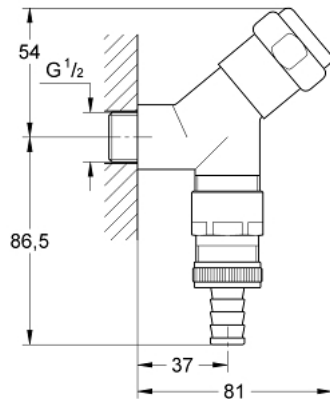

## 41 015 000 ORIGINAL WAS® CONNECTING VALVE 1/2"

### PRODUCT DESCRIPTION

- Colour: chrome
- wall mounted
- integral hose-burst protection
- grease chamber headpart 1/2" for closable hose connection
- non-return valve type EB
- protected against backflow
- GROHE LongLife finish

## 41 015 000 ORIGINAL WAS® CONNECTING VALVE 1/2"

**SPARE PARTS**, junij 2006 – now

1: Headpart 1/2" (Spare part-nr. 41818000)

1.1: Snap insert (Spare part-nr. 4184200M)

2: Handle (Spare part-nr. 41000000)\*