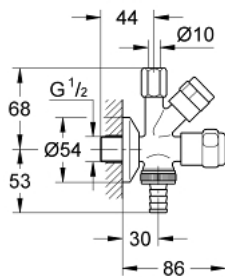

41 073 000 ORIGINAL WAS® COMBINATION SERVICE VALVE 1/2"

PRODUCT DESCRIPTION

- Colour: chrome
- wall mounted
- cartridge headpart for closable copper pipe connection
- grease chamber headpart 3/8" for closable hose connection
- non-return valve type EB
- protected against backflow
- GROHE LongLife finish

41 073 000 ORIGINAL WAS® COMBINATION SERVICE VALVE 1/2"

SPARE PARTS, junij 2006 – now

1: Headpart 3/8" (Spare part-nr. 41816000)

1.1: Snap insert (Spare part-nr. 4184200M)

2: Pipe-ventilating valve 3/4" (Spare part-nr. 41239000)*

3: Cap 3/4" (Spare part-nr. 41826000)*

4: Handle (Spare part-nr. 41000000)*

* Optional accessories