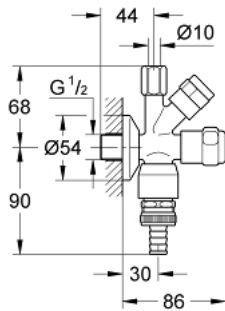

41 082 000 **ORIGINAL WAS® COMBINATION SERVICE VALVE 1/2"**

PRODUCT DESCRIPTION

- Colour: chrome
- wall mounted
- with safety unit type HD (pipe ventilating valve combined with non-return valve)
- cartridge headpart for closable copper pipe connection
- grease chamber headpart 3/8" for closable hose connection
- protected against backflow
- GROHE LongLife finish

41 082 000 ORIGINAL WAS® COMBINATION SERVICE VALVE 1/2"

SPARE PARTS, junij 2006 – now

1: Headpart 3/8" (Spare part-nr. 41816000)

1.1: Snap insert (Spare part-nr. 4184200M)

2: Cone (Spare part-nr. 41835000)

3: Cap 3/4" (Spare part-nr. 41826000)*

4: Handle (Spare part-nr. 41000000)*

* Optional accessories