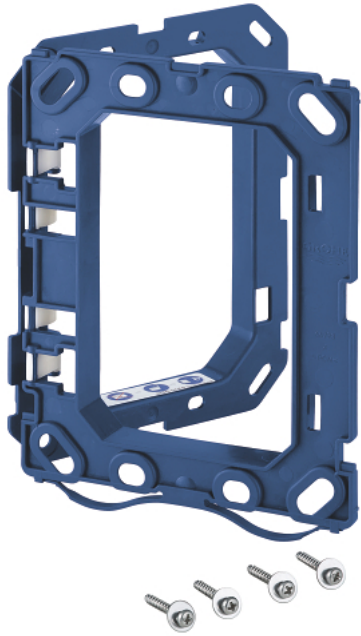

42 358 000 **MOUNTING FRAME**

Pure Freude
an Wasser

42 358 000 **MOUNTING FRAME**

No exploded view is available for this spare part list.

SPARE PARTS, junij 2008 – now

1: Screw (Spare part-nr. 6636200M)