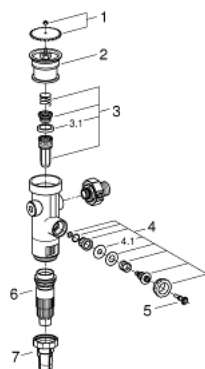

43 996 000 FLUSH VALVE FOR WC

PRODUCT DESCRIPTION

- concealed installation
- 3/4"
- retrofit for 677.00.200/677.03.200/680.00.200
- without stop valve
- without flush pipe

43 996 000 FLUSH VALVE FOR WC

SPARE PARTS, december 2003 – now

- 1: Hand wheel (Spare part-nr. 43043000)
- 2: Cover (Spare part-nr. 43122000)
- 3: Piston (Spare part-nr. 43451000)
- 3.1: Sleeve (Spare part-nr. 4376900M)
- 4: Safety valve (Spare part-nr. 43422000)
- 4.1: Membrane (Spare part-nr. 4377300M)
- 5: Operating rod (Spare part-nr. 43067000)
- 6: Throttle nozzle (Spare part-nr. 43408000)
- 7: Discharge sleeve (Spare part-nr. 43326000)