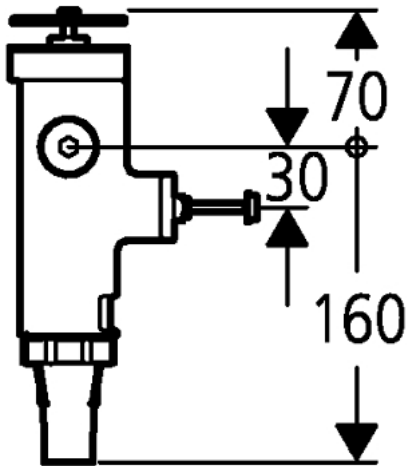

43 996 000 FLUSH VALVE FOR WC

PRODUCT DESCRIPTION

- concealed installation
- 3/4"
- retrofit for 677.00.200/677.03.200/680.00.200
- without stop valve
- without flush pipe

43 996 000 FLUSH VALVE FOR WC

SPARE PARTS, december 2003 – now

- 1: Hand wheel (Spare part-nr. 43043000)
- 2: Cover (Spare part-nr. 43122000)
- 3: Piston (Spare part-nr. 43451000)
- 3.1: Sleeve (Spare part-nr. 4376900M)
- 4: Safety valve (Spare part-nr. 43422000)
- 4.1: Membrane (Spare part-nr. 4377300M)
- 5: Operating rod (Spare part-nr. 43067000)
- 6: Throttle nozzle (Spare part-nr. 43408000)
- 7: Discharge sleeve (Spare part-nr. 43326000)