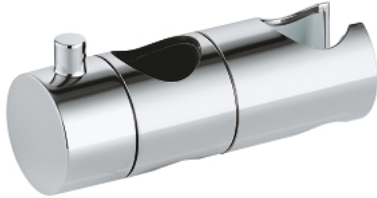

Pure Freude
an Wasser

48 177 000 **GLIDE ELEMENT**

PRODUCT DESCRIPTION

- Colour: chrome
- suitable for shower rails range with diameter 24.7 mm
- glider with swivel holder
- for height adjustability of the hand shower
- GROHE LongLife finish